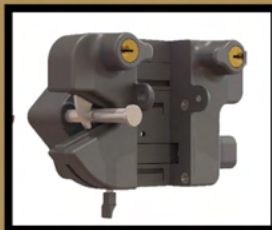

Keystone Traverse Latch