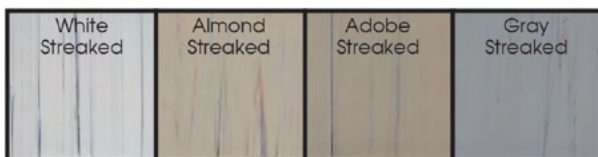

Sundance Flat Top

Sundance Point Straight

Sundance Point Straight

VINYL COLOR OPTIONS

POST CAP OPTIONS

A. Gothic Cap B. Ball Cap (White only) C. Federation Cap D. Traditional Cap E. New England Cap

Black

Black PVC Fence Now Available!