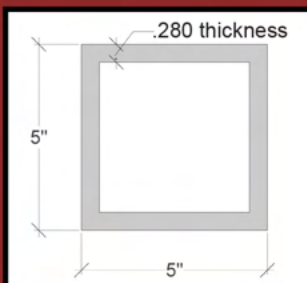

Lakeland Industrial Vinyl Fence