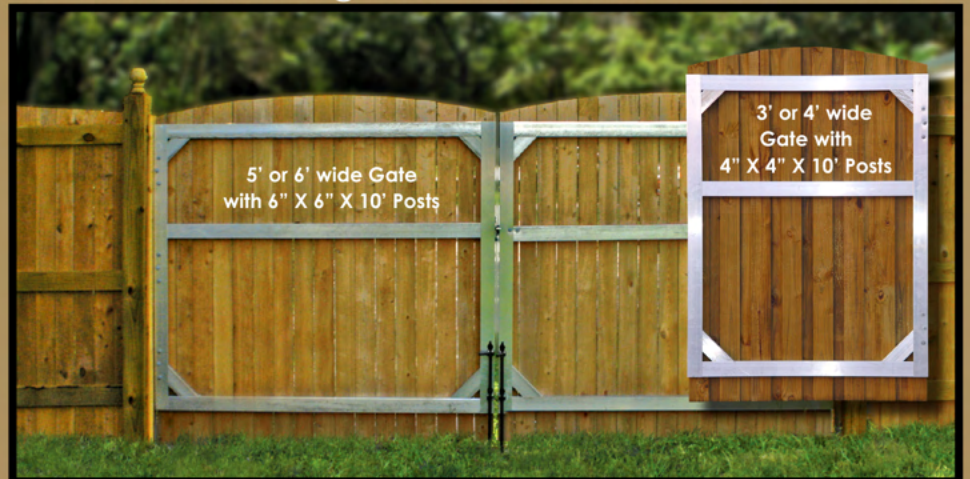

5-Rail with alternating rails

4-Rail with wire

Custom 2-Rail

Custom 3-Rail

Wood Fence

Danielle Fence is the originator of the Welded Aluminum Frame Gate.

**4" X 4" Grade Marked
#1 Wood Posts**

HINGES AND LATCHES Scan QR code to visit our online Hardware Catalog for additional hinges and latches