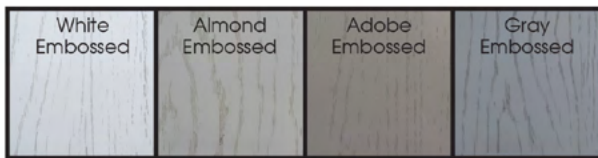

Sundance Flat Top

Sundance Point Straight

Sundance Point Straight

VINYL COLOR OPTIONS

POST CAP OPTIONS

A. Gothic Cap B. Ball Cap (White only) C. Federation Cap D. Traditional Cap E. New England Cap

Black

Black PVC Fence Now Available!