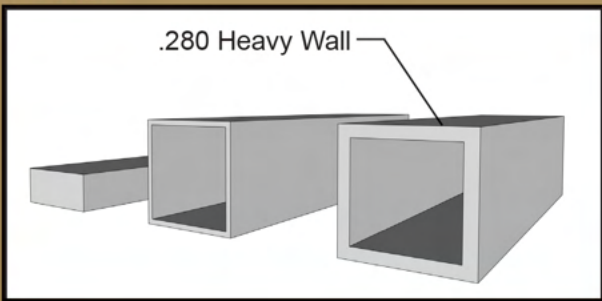

Do It Yourself

We're here for all your DIY needs - we offer parts and kits!

Many extrusion sizes and colors available

Posts

Colors:

- White
- Almond
- Adobe
- Gray
- White Embossed or Streaked
- Almond Embossed or Streaked
- Adobe Embossed or Streaked
- Gray Embossed or Streaked
- Black
- Mahogany (see page 34)
- Pine (see page 34)
- Walnut (see page 34)

All Danielle Fence Products are available for any Do It Yourself project

Available in 1.80", 2.50" or 3.75" spacing