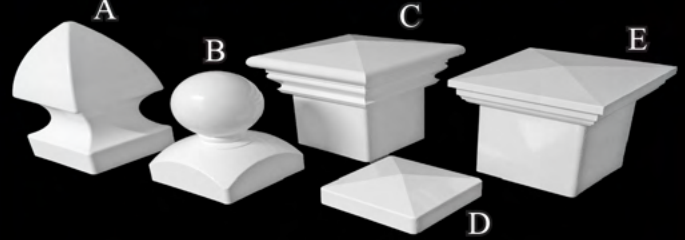

Sundance Flat Top

Sundance Point Straight

Sundance Point Straight

VINYL COLOR OPTIONS

POST CAP OPTIONS

A. Gothic Cap B. Ball Cap (White only) C. Federation Cap D. Traditional Cap E. New England Cap

Black

Black PVC Fence Now Available!