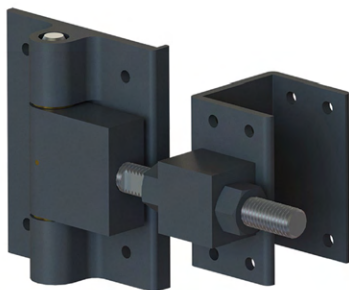

ALUMINUM

BLACK HEAVY-DUTY ESTATE GATE HINGE

60-NW6242-B-BK SALE PRICE: **$124.00 per set of 2 hinges**

Black Heavy Duty Estate Gate Hinge Bolt-on

- Fits a 2" gate frame and a 4" or larger post
- Aluminum and stainless steel construction
- Great strength, and horizontal adjustability

Used On

- Used for Custom Gates