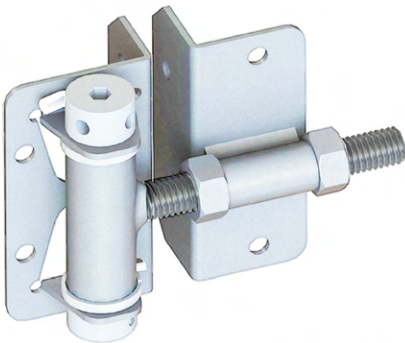

### WHITE SELF-CLOSING HINGE - NARROW

60-NW171SCP5-SSW

SALE PRICE: **\$46.00 per hinge**

White Self-Closing, Stainless Steel, Horizontally Adjustable Hinge, Narrow to Narrow, Long Rod

Used On

- Aluminum Gates with 2" posts