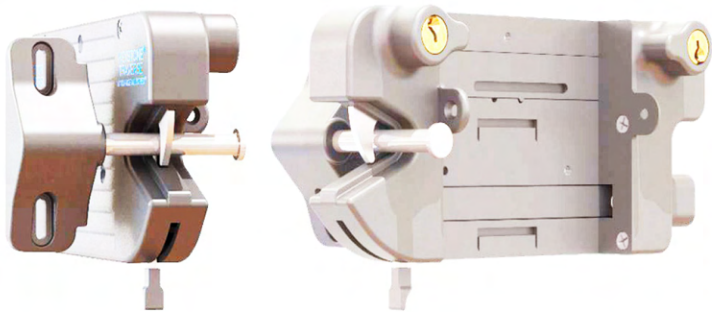

VINYL

SPECIAL ORDER ONLY

WHITE KEYSTONE TRAVERSE 500

60-NWKLTRV-500-4D-WH SALE PRICE: **$98.00 per latch**

White Key Lockable, Nylon Material, White

- Fits 5" Fence Posts
- Reversible for mounting/install
- No drilling holes through post
- Lock & unlocks from both sides
- Uses a 6-pin key cylinder
- Can use on Double Drive Gates

Used On

- Vinyl Gates with 5" posts when white preferred

Not discountable