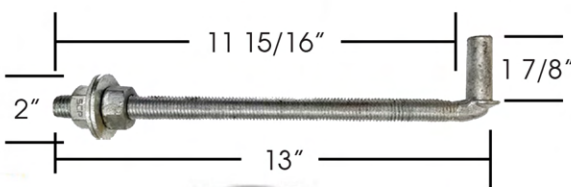

Not discountable