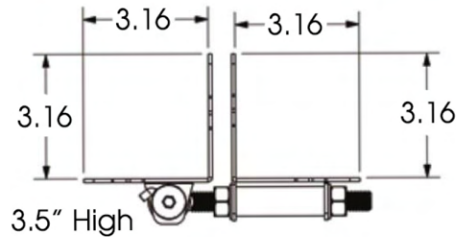

### BLACK SELF-CLOSING HINGE - WIDE

60-NW171SCP-SSBD SALE PRICE: **\$34.00 per hinge**

Black Self-Closing, Stainless Steel, Horizontally Adjustable Hinge, Wide

Used On

- Vinyl Gates with 4" posts or larger
- Wood Gates with 4" posts or larger