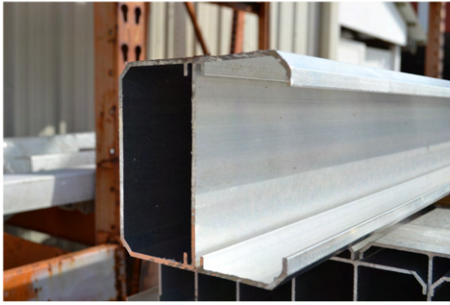

#### ALUMINUM INSERT (C)

60-500500028800

SALE PRICE: **\$122.00 per insert**

5" x 5" x 8', .090 wall thickness, 3 sided aluminum insert (C)

Used On

- Gates installed on corner