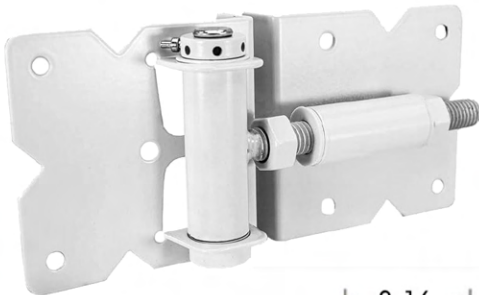

### WHITE SELF-CLOSING HINGE - WIDE

60-NW171NASC-SSW SALE PRICE: **\$39.00 per hinge**

White Self-Closing, Stainless Steel, Horizontally Adjustable Hinge, Wide

Used On

- Vinyl Gates with 4" posts or larger when white preferred