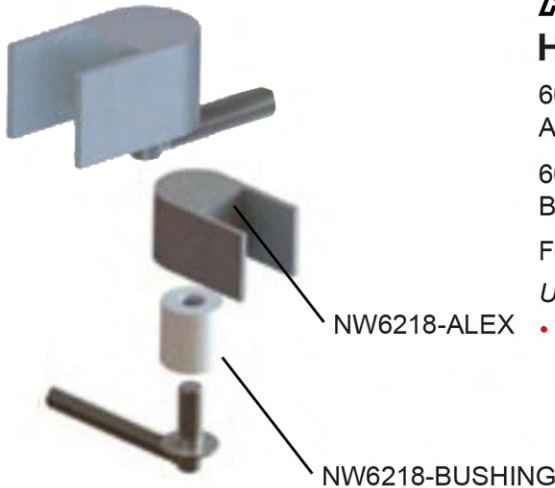

#### HEAVY-DUTY ESTATE GATE HINGE - 4 x 4

60-NW6218-ALEX

ALEX BASE 2"

60-NW6218-BUSHING

BUSHING ONLY

FOR THE KIT - 2 PIECES SALE PRICE: **\$105.00 for hinge kit**

Used On

- Aluminum Gates with 4x4 posts