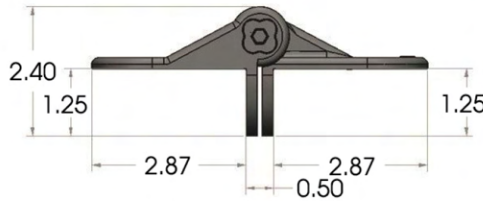

Use Stainless Steel when close to saltwater

VINYL-WOOD

PHASED OUT

BLACK CORNERSTONE FIXED POSITION HINGE

60-NWCH300N-SD-BK SALE PRICE: **$34.00 per hinge**

Black Cornerstone Wide Fixed Position Hinge, Self-Closing

- Produced with durable glass-filled nylon
- 1/4" Allen wrench included for tension adjustment
- Stainless steel screws included

Used On

- ONLY USED AS REPLACEMENT PART FOR PAST INSTALLATIONS
- FOR NEW INSTALLATIONS GO TO NW171SCP3 OR NW171SCP SELF-CLOSING HINGES

60-NWCH300N-SD-BK

PVC WOOD

HARDWARE KIT - Price of 1 hinge with fasteners		COUNT	COUNT
GL-B-31C275HCSG	5/16" x 2-3/4" BOLT (GALV)	2	3
GL-W-31NWUSG	5/16" FLAT WASHER GALV	4	6
GL-N-31CNFHG	18 x 5/16" HEX NUT GALV	2	3

price w/ fasteners - $39.00

HINGES (PHASED OUT)

VINYL

SPECIAL ORDER ONLY - PHASED OUT

WHITE CORNERSTONE FIXED POSITION HINGE

60-NWCH300N-SD-WH SALE PRICE: **$40.00 per hinge**

White Cornerstone Wide Fixed Position Hinge, Self-Closing

- Produced with durable glass-filled nylon
- 1/4" Allen wrench included for tension adjustment
- Stainless steel screws included

Used On

- ONLY USED AS REPLACEMENT PART FOR PAST INSTALLATIONS
- FOR NEW INSTALLATIONS GO TO NW171SCP3 OR NW171SCP SELF-CLOSING HINGES