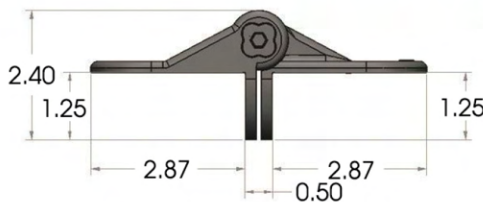

60-NWCH300N-SD-WH

PVC

HARDWARE KIT - Price of 1 hinge with fasteners		COUNT
GL-B-31C275HCSG	5/16" x 2-3/4" BOLT (GALV)	3
GL-W-31NWUSG	5/16" FLAT WASHER GALV	6
GL-N-31CNFHG	18 x 5/16" HEX NUT GALV	3

price w/ fasteners - $45.00