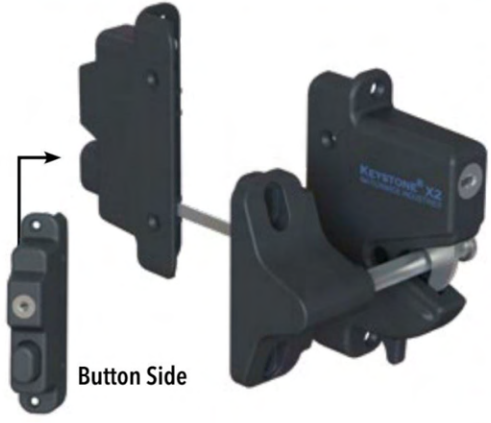

Keystone Self-Locking PanicLatch, Black

- Keystone Self-Locking PanicLatch, Black
- Heavy Duty Commercial Design with Easy Exit Large button
- Anti-tamper Design with a Secure 6 Pin Key Entry
- Replaces Bulky Panic Bar Applications
- Meets Egress codes and Specs

**ALUMINUM**

**SPECIAL ORDER ONLY - PHASED OUT**

**KEYSTONE X2 2-SIDED EXTERNAL MOUNT**

60-NWKLX2-P2-BK-KA SALE PRICE: **\$105.00 per latch**

Keystone X2 External Mount Latches, Black

- Easy installation
- Fits right or left handed gates
- Long lasting innovative design
- Thumb latch on bottom protects internal mechanism from rain and dirt
- Heavy duty latch and strike bar
- Stainless steel external spindle