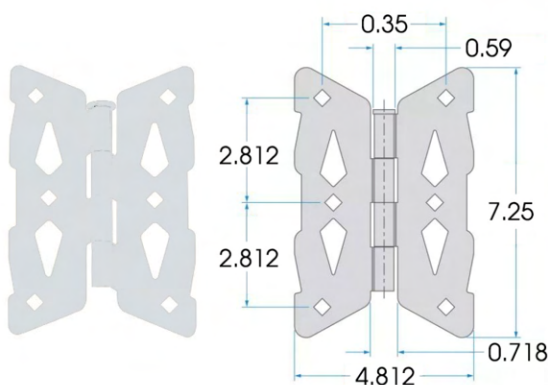

VINYL

SPECIAL ORDER ONLY

8" WHITE STAINLESS STEEL BUTTERFLY HINGE

60-NW38943-SSW SALE PRICE: **$41.00 per hinge**

8" White Contemporary Butterfly Hinge, Stainless Steel

- Price is per hinge

Used On

- Vinyl Gates when white preferred
- Used mainly when gate is by saltwater

60-NW38943-SSW

PVC WOOD

HARDWARE KIT - Price of 1 hinge with fasteners		COUNT	COUNT
GL-B-31C275HCSS	5/16" X 2-3/4" HEX BOLT C/S (SS)	2	3
GL-W-31NWUSS	5/16" FLAT WASHER SS	4	6
GL-N-31CNFHS	18 X 5/16" HEX NUT SS	2	3
MAR-S-HJTEKCLIM1/4X1.5	14 X 1-1/2" HWH TEK W/ MAGNIGARD	2	3

price w/ fasteners - $46.00