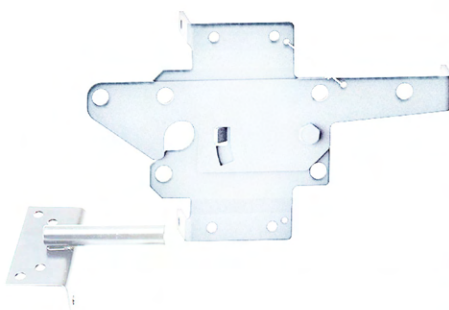

- Spring activated release lever
- Two-sided entry
- Screws with black finish
- Reversible (right or left handed)
- Bent handle design
- Pad-lockable on one side only

Used On

- Vinyl Gates
- Wood Gates with aluminum frame
- Used mainly when gate is by saltwater
- IF CUSTOMER NEEDS A KEY-LOCKABLE GATE LATCH REFER TO TRAVERSE GATE LATCHES ON PAGE 9

Use along with Nylon Gate Handle on Sheet 14

**VINYL**

**SPECIAL ORDER ONLY**

**WHITE STANDARD STAINLESS STEEL GATE LATCH**

60-NW38308NUA-SSW

SALE PRICE: **\$82.00 per latch**

White Standard Gate Latch with Bent Handle, Pad-Lockable, Stainless Steel

- Spring activated release lever
- Two-sided entry
- Screws with black finish
- Reversible (right or left handed)
- Bent handle design
- Pad-lockable on one side only

Used On

- Vinyl Gates
- Used mainly when gate is by saltwater
- IF CUSTOMER NEEDS A KEY-LOCKABLE GATE LATCH REFER TO TRAVERSE GATE LATCHES ON PAGE 9