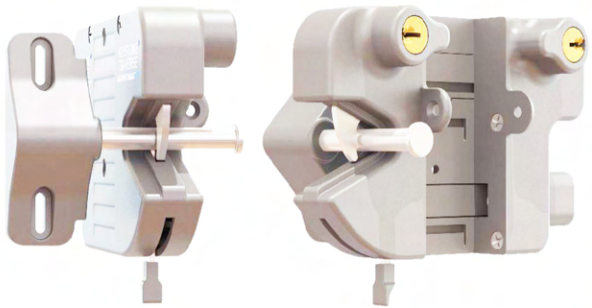

ALUMINUM

SPECIAL ORDER ONLY

WHITE KEYSTONE TRAVERSE 200

60-NWKLTRV-200-4D-WH SALE PRICE: **$93.00 per latch**

White Key Lockable, Nylon Material

- Fits 2" Fence Posts
- Reversible for mounting/install
- No drilling holes through post
- Lock & unlocks from both sides
- Uses a 6-pin key cylinder
- Can use on Double Drive Gates

Used On

- Aluminum Gates with 2" posts when white preferred