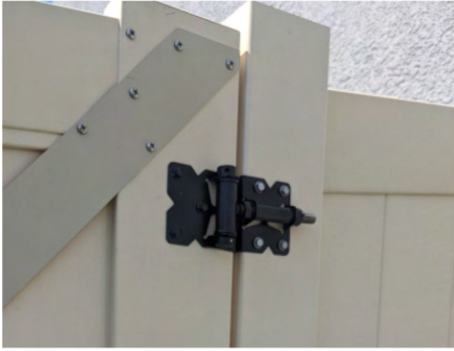

## VINYL-WOOD PIVOT HINGE KIT

SALE PRICE: **\$330.00 for gate kit**

Gate kits consists of:

- Upper Hinge
- Lower Hinge (Pivot Hinge)
- Fasteners

*Used On*

- Gates required to open uphill
- **NOTE: YOU LOSE APPROX 10-12" FROM TOTAL OPENING FOR THE GATE KICKOUT AT BOTTOM; SO IF A CUSTOMER WANTS A 8' DOUBLE DRIVE GATE YOU NEED TO QUOTE A 10' DOUBLE DRIVE GATE**