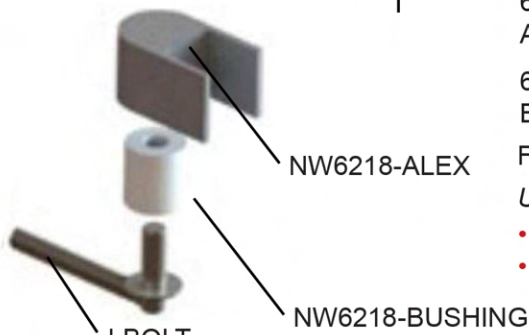

Not discountable