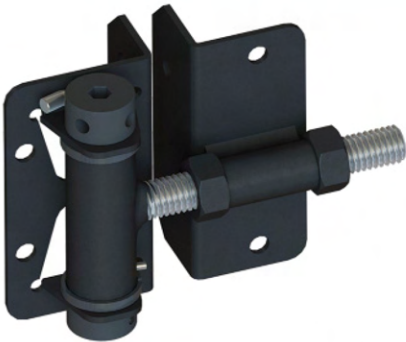

### BLACK SELF-CLOSING HINGE - NARROW

60-NW171SCP5-SSB

SALE PRICE: **\$41.00 per hinge**

Black Self-Closing, Stainless Steel, Horizontally Adjustable Hinge, Narrow, Long Rod

Used On

- Aluminum Gates with 2" posts