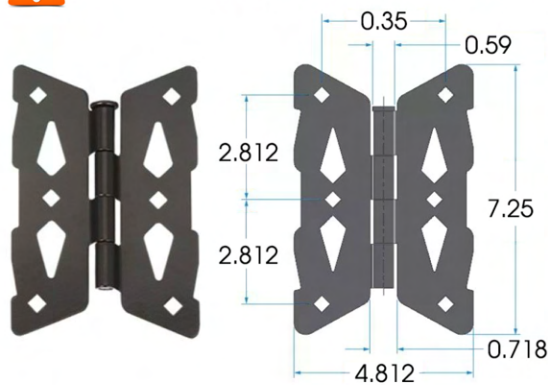

**VINYL-WOOD**

**8" BLACK STEEL BUTTERFLY HINGE**

60-NW38943-DAN SALE PRICE: **\$15.00 per hinge**

8" Black Contemporary Butterfly Hinge, Zinc plated Steel

- Price is per hinge

Used On

- Vinyl Gates
- Wood Gates