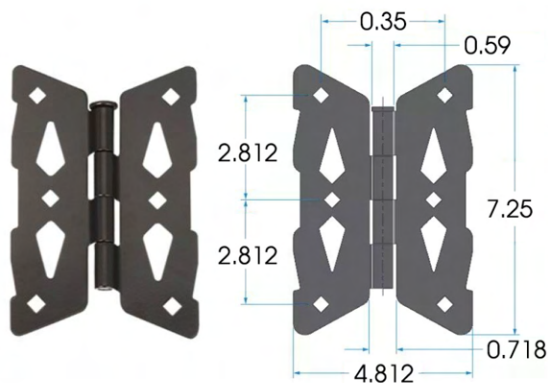

VINYL-WOOD

8" BLACK STAINLESS STEEL BUTTERFLY HINGE

60-NW38943-SSB SALE PRICE: **$37.00 per hinge**

8" Black Contemporary Butterfly Hinge, Stainless Steel

- Price is per hinge

Used On

- Vinyl Gates
- Wood Gates
- Used mainly when gate is by saltwater

60-NW38943-SSB

PVC WOOD

HARDWARE KIT - Price of 1 hinge with fasteners		COUNT	COUNT
GL-B-31C275HCSS	5/16" X 2-3/4" HEX BOLT C/S (SS)	2	3
GL-W-31NWUSS	5/16" FLAT WASHER SS	4	6
GL-N-31CNFHS	18 X 5/16" HEX NUT SS	2	3
MAR-S-HJTEKCLIM1/4X1.5	14 X 1-1/2" HWH TEK W/ MAGNIGARD	2	3

price w/ fasteners - $41.00