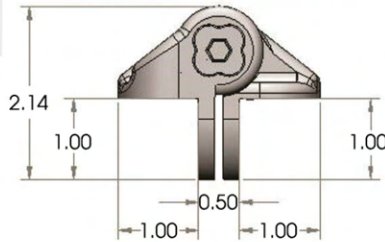

Use Stainless Steel when close to saltwater

ALUMINUM - WOOD

PHASED OUT

BLACK CORNERSTONE NON-ADJUSTABLE HINGE

60-NWC2H100-4D-BK SALE PRICE: **$33.00 per hinge**

Black, Cornerstone Narrow Fixed Position Hinge

- Post and Gate flanges: 1"(W) x 1"(D)
- Produced with durable glass-filled nylon
- 1/4" Allen wrench included for tension adjustment

Used On

- ONLY USED AS REPLACEMENT PART FOR PAST INSTALLATIONS
- FOR NEW INSTALLATIONS GO TO NW171SCP5 (PAGE 3)

60-NWC2H100-4D-BK

ALUM WOOD

HARDWARE KIT - Price of 1 hinge with fasteners		COUNT	COUNT
GL-B-31C275HCSG	5/16" x 2-3/4" BOLT (GALV)	2	3
GL-W-31NWUSG	5/16" FLAT WASHER GALV	4	6
GL-N-31CNFHG	18 x 5/16" HEX NUT GALV	2	3

price w/ fasteners - $38.00

ALUMINUM - WOOD

SPECIAL ORDER ONLY - PHASED OUT

WHITE CORNERSTONE NON-ADJUSTABLE HINGE

60-NWC2H100-4D-WH SALE PRICE: **$39.00 per hinge**

White, Cornerstone Narrow Fixed Position Hinge

- Post and Gate flanges: 1"(W) x 1"(D)
- Produced with durable glass-filled nylon
- 1/4" Allen wrench included for tension adjustment

Used On

- ONLY USED AS REPLACEMENT PART FOR PAST INSTALLATIONS
- FOR NEW INSTALLATIONS GO TO NW171SCP5 (PAGE 3)