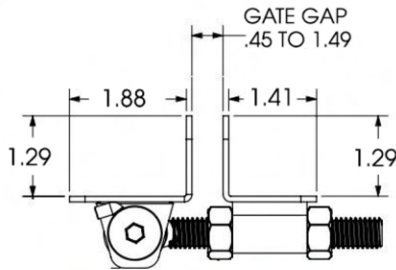

### BLACK SELF-CLOSING HINGE - NARROW

60-NW171SCP5-SSB

SALE PRICE: **\$41.00 per hinge**

Black Self-Closing, Stainless Steel, Horizontally Adjustable Hinge, Narrow, Long Rod

Used On

- Aluminum Gates with 2" posts