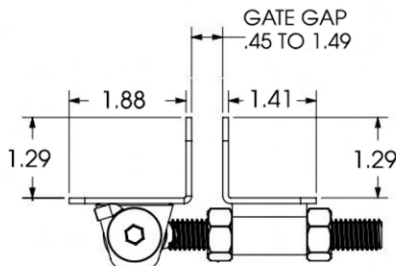

### WHITE SELF-CLOSING HINGE - NARROW

60-NW171SCP5-SSW

SALE PRICE: **\$46.00 per hinge**

White Self-Closing, Stainless Steel, Horizontally Adjustable Hinge, Narrow to Narrow, Long Rod

Used On

- Aluminum Gates with 2" posts