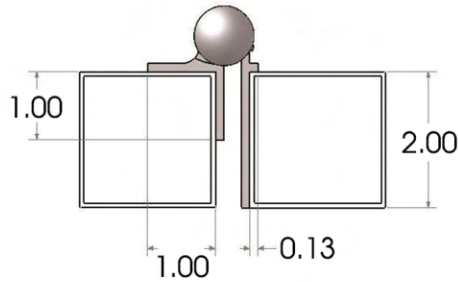

### 2" BLACK SELF-CLOSING ALUMINUM HINGE

60-NW093J-2S-26

SALE PRICE: **\$42.00 per set of 2 hinges**

2" Black Self-Closing Aluminum Hinge

- 2 metal self-closing hinges per set

Used On

- Aluminum Gates

includes shim for wall-mount applications