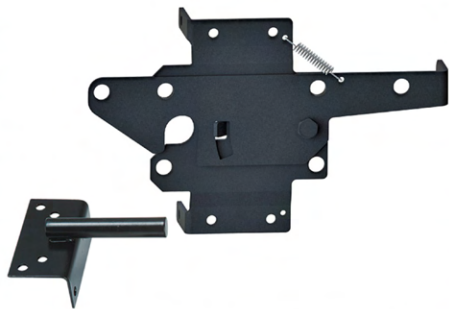

- Zinc plated steel with black finish
- Screws with black finish
- 9" Gate handle
- Slide-switch lock on opposite side
- Pad-lockable on both sides

Used On

- Vinyl Gates
- Wood Gates with aluminum frame
- IF CUSTOMER NEEDS A KEY-LOCKABLE GATE LATCH REFER TO TRAVERSE GATE LATCHES ON PAGE 9

**price w/ fasteners - \$26.00**

**LATCHES**

**VINYL-WOOD**

**BLACK STANDARD STAINLESS STEEL GATE LATCH**

60-NW38308NUA-SSB

SALE PRICE: **\$72.00 per latch**

Black Standard Gate Latch with Bent Handle, Pad-Lockable, Stainless Steel

- Spring activated release lever
- Two-sided entry
- Screws with black finish
- Reversible (right or left handed)
- Bent handle design
- Pad-lockable on one side only

Used On

- Vinyl Gates
- Wood Gates with aluminum frame
- Used mainly when gate is by saltwater
- IF CUSTOMER NEEDS A KEY-LOCKABLE GATE LATCH REFER TO TRAVERSE GATE LATCHES ON PAGE 9

- Spring activated release lever
- Two-sided entry
- Screws with black finish
- Reversible (right or left handed)
- Bent handle design
- Pad-lockable on one side only

Used On

- Vinyl Gates
- Used mainly when gate is by saltwater
- IF CUSTOMER NEEDS A KEY-LOCKABLE GATE LATCH REFER TO TRAVERSE GATE LATCHES ON PAGE 9