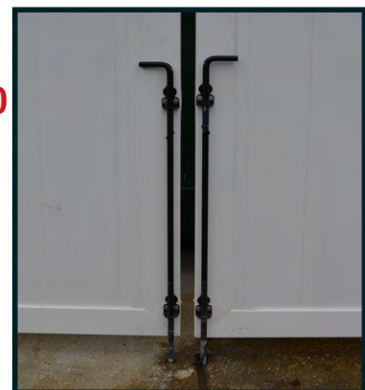

- 5/8" diameter
- Dual guides
- Pad-lockable (with hole for padlock)
- Retention-ears for theft prevention

Used On

- All Applications
- Can use on Double Drive Gates
- Used mainly when gate is by saltwater

VINYL - ALUMINUM - WOOD

BLACK STEEL DROP ROD

24in Black Steel Drop Rod 60-NW38305-24Q SALE PRICE: **$21.00 per drop rod**

60-NW38305-24Q	HARDWARE KIT - Price of 1 drop rod with fasteners	ALUM	
		PVC	WOOD
		COUNT	COUNT
GL-B-31C275HCSG	5/16" X 2-3/4" HEX BOLT C/S (GALV)	2	3
GL-W-31NWUSG	5/16" FLAT WASHER GALV	4	6
GL-N-31-CNFHG	18 X 5/16" HEX NUT GALV	2	3

price w/ fasteners - $29.00

36in Black Steel Drop Rod 60-NW38305-36Q SALE PRICE: **$33.00 per drop rod**

60-NW38305-36Q	HARDWARE KIT - Price of 1 drop rod with fasteners	ALUM	
		PVC	WOOD
		COUNT	COUNT
GL-B-31C275HCSG	5/16" X 2-3/4" HEX BOLT C/S (GALV)	2	3
GL-W-31NWUSG	5/16" FLAT WASHER GALV	4	6
GL-N-31-CNFHG	18 X 5/16" HEX NUT GALV	2	3

price w/ fasteners - $40.00

48in Black Steel Drop Rod 60-NW38305-48Q SALE PRICE: **$35.00 per drop rod**

60-NW38305-48Q	HARDWARE KIT - Price of 1 drop rod with fasteners	ALUM	
		PVC	WOOD
		COUNT	COUNT
GL-B-31C275HCSG	5/16" X 2-3/4" HEX BOLT C/S (GALV)	2	3
GL-W-31NWUSG	5/16" FLAT WASHER GALV	4	6
GL-N-31-CNFHG	18 X 5/16" HEX NUT GALV	2	3

price w/ fasteners - $43.00

Black Steel Drop Rod, Black

- 5/8" diameter
- Dual guides
- Pad-lockable (with hole for padlock)
- Retention-ears for theft prevention

Used On

- All Applications
- Can use on Double Drive Gates