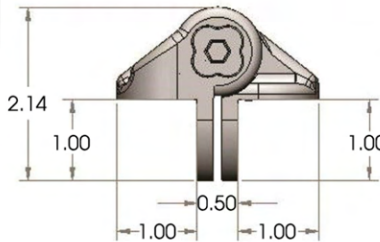

60-NWC2H100-4D-WH

ALUM WOOD

HARDWARE KIT - Price of 1 hinge with fasteners		COUNT	COUNT
GL-B-31C275HCSG	5/16" x 2-3/4" BOLT (GALV)	2	3
GL-W-31NWUSG	5/16" FLAT WASHER GALV	4	6
GL-N-31CNFHG	18 x 5/16" HEX NUT GALV	2	3

price w/ fasteners - $44.00