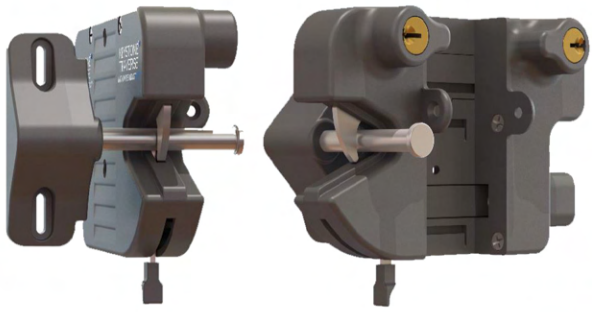

Use Stainless Steel when close to saltwater

ALUMINUM

BLACK KEYSTONE TRAVERSE 200

60-NWKLTRV-200-4D-BK SALE PRICE: **$83.00 per latch**

Black Key Lockable, Nylon Material

- Fits 2" Fence Posts
- Reversible for mounting/install
- No drilling holes through post
- Lock & unlocks from both sides
- Uses a 6-pin key cylinder
- Can use on Double Drive Gates

Used On

- Aluminum Gates with 2" posts