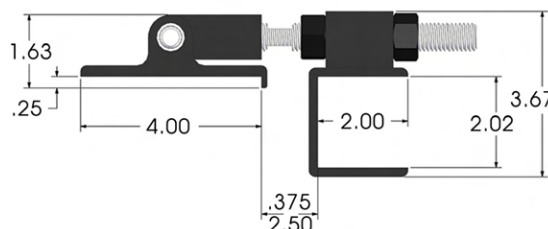

ALUMINUM

BLACK HEAVY-DUTY ESTATE GATE HINGE

60-NW6242-B-BK SALE PRICE: **$124.00 per set of 2 hinges**

Black Heavy Duty Estate Gate Hinge Bolt-on

- Fits a 2" gate frame and a 4" or larger post
- Aluminum and stainless steel construction
- Great strength, and horizontal adjustability

Used On

- Used for Custom Gates