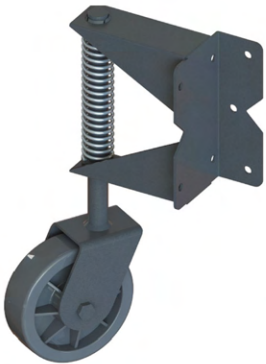

- Stainless steel bracket and spring
- Swivel design for ease of use
- 2-sided attachment for added strength
- Nationwide's custom V-notch styling
- May be used on any square profile
- Powder-coated finish
- Stainless steel screws included
- Easily reversible for use on left or right-handed gates

— **ADDITIONAL HARDWARE** —

Not discountable