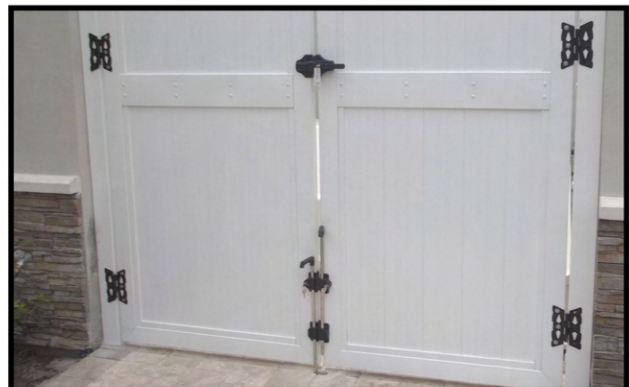

ALUM
PVC

HARDWARE KIT - Price of 1 drop rod with fasteners		COUNT
GL-B-31C275HCSS	5/16" X 2-3/4" HEX BOLT C/S (SS)	2
GL-W-31NWUSS	5/16" FLAT WASHER SS	4
GL-N-31-CNFHS	18 X 5/16" HEX NUT SS	2

price w/ fasteners - $102.00

48in White SS Drop Rod 60-NW38305N-48SSW SALE PRICE: **$114.00 per drop rod**

- Used for 8' Tall Gates

60-NW38305N-48SSW

ALUM
PVC

HARDWARE KIT - Price of 1 drop rod with fasteners		COUNT
GL-B-31C275HCSS	5/16" X 2-3/4" HEX BOLT C/S (SS)	2
GL-W-31NWUSS	5/16" FLAT WASHER SS	4
GL-N-31-CNFHS	18 X 5/16" HEX NUT SS	2

White Stainless Steel Drop Rod **price w/ fasteners - $120.00**

- 5/8" diameter
- Dual guides
- Pad-lockable (with hole for padlock)
- Retention-ears for theft prevention

Used On

- All Applications when white is preferred
- Can use on Double Drive Gates
- Used mainly when gate is by water

VINYL-ALUMINUM-WOOD

STAINLESS STEEL KEY LOCKING DROP ROD

**REQUIRED WHEN INSTALLING DOUBLE DRIVE GATE WITH AN OPEN POOL

60-NW38305KL-24SSB-KA 24in SS Locking Drop Rod Black SALE PRICE: **$95.00 per drop rod**

Stainless Steel Key Locking Drop Rod, Black

- Add the appeal of a key lock to your drop rod
- Anti-theft protection
- The handle & brackets are made of low-maintenance, glass filled nylon
- The rods are 300 series stainless steel
- Available with Black or White brackets
- 2-sided bracket attachment
- Stainless steel screws included

Designed with multiple "set" points for desired height when in the "up" position

Not discountable

DROP RODS