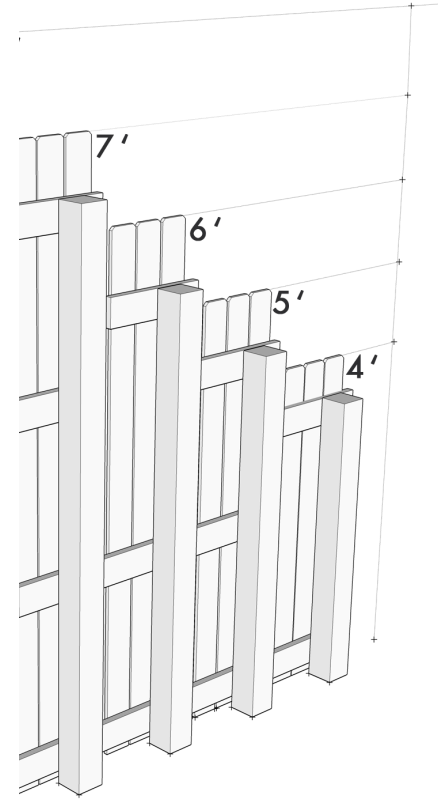

WATER SEALED Wood Fence

Water Sealed Shadowbox - 6' Height

Water Sealed Picket - 4' Height

Water Sealed Stockade - 6' Height

Water Sealed Board on Board - 6' Height

WATER SEALED WOOD FENCE

Available in 36", 48", 60", 72", and 84" Height

(Measurements listed are to the top of post)

Fence is constructed from the following materials:

- 1/2" or 3/4" x 4" dog ear Water Sealed slats
- Full cut 1" x 4" pressure treated pine stringers
- 36" & 48" height - 2 stringers
60" & 72" height - 3 stringers
84" height - 4 stringers
- Galvanized ring shank nails
- 4" x 4" pressure treated pine posts are Log Stock
- Post Length for Fence Heights:
36" f-5'p 48" f-6'p 60"f-7'p 72"f- 8'p
84" f-10'p*
f=fence p=post
- *10' Post only available in #2 grade
- 4" x 4" gate hinge post installed 36" in ground with concrete; 72" x 60" gate or larger has 6" x 6" hinge and latch post installed 36" in ground

*ALL Wood Gates are manufactured with 1/2" thick pickets. This includes fence built with 3/4" thick picket option.

Gate Arches

POST FINIAL OPTIONS

Gothic

Ball

Preservative Protection

Water Sealed pressure-treated wood is protected from fungal decay and termite attack with the environmentally advanced non-arsenic and non-chromium ASO Preservative system.