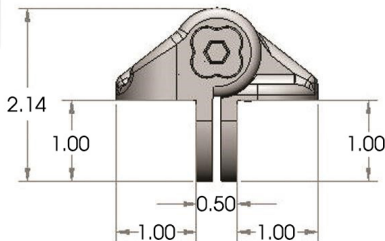

60-NWCH100N-SD-BK

ALUM WOOD

HARDWARE KIT - Price of 1 hinge with fasteners		COUNT	COUNT
GL-B-31C275HCSG	5/16" x 2-3/4" BOLT (GALV)	2	3
GL-W-31NWUSG	5/16" FLAT WASHER GALV	4	6
GL-N-31CNFHG	18 x 5/16" HEX NUT GALV	2	3

price w/ fasteners - \$30.00

ALUMINUM - WOOD

SPECIAL ORDER ONLY - PHASED OUT

WHITE CORNERSTONE NON-ADJUSTABLE HINGE

60-NWCH100N-SD-WH SALE PRICE: **\$31.00 per hinge**

White, Cornerstone Narrow Fixed Position Hinge

- Post and Gate flanges: 1"(W) x 1"(D)
- Produced with durable glass-filled nylon
- 1/4" Allen wrench included for tension adjustment

Used On

- ONLY USED AS REPLACEMENT PART FOR PAST INSTALLATIONS
- FOR NEW INSTALLATIONS GO TO NW171SCP5 (PAGE 3)