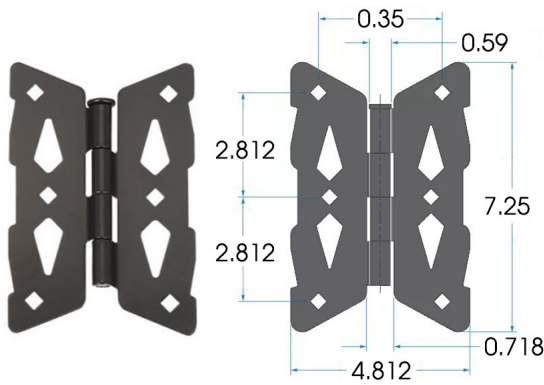

 Use Stainless Steel when close to saltwater

HINGES

VINYL-WOOD

8" BLACK STEEL BUTTERFLY HINGE

60-NW38943-DAN SALE PRICE: **\$9.00 per hinge**

8" Black Contemporary Butterfly Hinge, Zinc plated Steel

- Price is per hinge