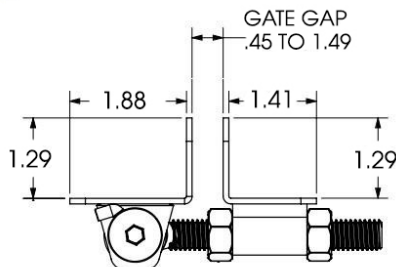

HINGES

Not discountable