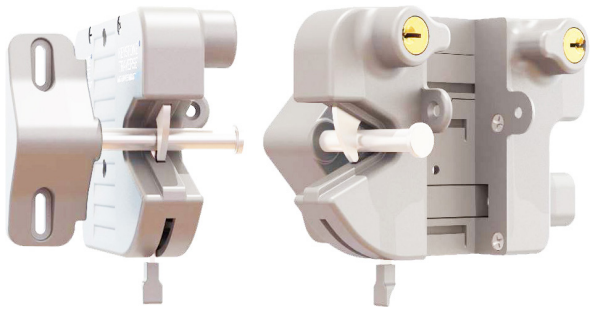

- Spring activated release lever
- Two-sided entry
- Screws with black finish
- Reversible (right or left handed)
- Bent handle design
- Pad-lockable on one side only

Used On

- Vinyl Gates
- Used mainly when gate is by saltwater
- IF CUSTOMER NEEDS A KEY-LOCKABLE GATE LATCH REFER TO TRAVERSE GATE LATCHES ON PAGE 9

Use along with Nylon Gate Handle on Sheet 14

 Not discountable

 Use Stainless Steel when close to saltwater

ALUMINUM

BLACK KEYSTONE TRAVERSE 200

60-NWKLTRV-200-SD-BK SALE PRICE: **\$77.00 per latch**

Black Key Lockable, Nylon Material

- Fits 2" Fence Posts
- Reversible for mounting/install
- No drilling holes through post
- Lock & unlocks from both sides
- Uses a 6-pin key cylinder
- Can use on Double Drive Gates

Used On

- Aluminum Gates with 2" posts