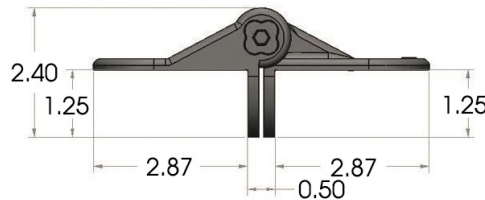

Use Stainless Steel when close to saltwater

HINGES (PHASED OUT)

VINYL-WOOD

PHASED OUT

BLACK CORNERSTONE FIXED POSITION HINGE

60-NWCH300N-SD-BK SALE PRICE: **$27.00 per hinge**

Black Cornerstone Wide Fixed Position Hinge, Self-Closing

- Produced with durable glass-filled nylon
- 1/4" Allen wrench included for tension adjustment
- Stainless steel screws included

Used On

- ONLY USED AS REPLACEMENT PART FOR PAST INSTALLATIONS
- FOR NEW INSTALLATIONS GO TO NW171SCP3 OR NW171SCP SELF-CLOSING HINGES