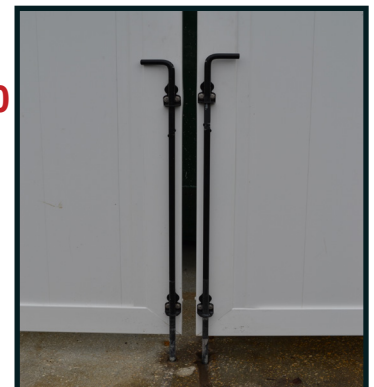

Use Stainless Steel when close to saltwater

VINYL-ALUMINUM-WOOD

BLACK STAINLESS STEEL DROP ROD

24in Black SS Drop Rod 60-NW38305N-24SSB SALE PRICE: **$43.00 per drop rod**

- Used for 6' Tall Gates

60-NW38305N-24SSB

ALUM
PVC WOOD

HARDWARE KIT - Price of 1 drop rod with fasteners		COUNT	COUNT
GL-B-31C275HCSS	5/16" X 2-3/4" HEX BOLT C/S (SS)	2	3
GL-W-31NWUSS	5/16" FLAT WASHER SS	4	6
GL-N-31-CNFHS	18 X 5/16" HEX NUT SS	2	3

price w/ fasteners - $46.00

36in Black SS Drop Rod 60-NW38305N-36SSB SALE PRICE: **$53.00 per drop rod**

- Used for 8' Tall Gates

60-NW38305N-36SSB

ALUM
PVC WOOD

HARDWARE KIT - Price of 1 drop rod with fasteners		COUNT	COUNT
GL-B-31C275HCSS	5/16" X 2-3/4" HEX BOLT C/S (SS)	2	3
GL-W-31NWUSS	5/16" FLAT WASHER SS	4	6
GL-N-31-CNFHS	18 X 5/16" HEX NUT SS	2	3

price w/ fasteners - $57.00

48in Black SS Drop Rod 60-NW38305N-48SSB SALE PRICE: **$58.00 per drop rod**

- Used for Gates taller than 8'

60-NW38305N-48SSB

ALUM
PVC WOOD

HARDWARE KIT - Price of 1 drop rod with fasteners		COUNT	COUNT
GL-B-31C275HCSS	5/16" X 2-3/4" HEX BOLT C/S (SS)	2	3
GL-W-31NWUSS	5/16" FLAT WASHER SS	4	6
GL-N-31-CNFHS	18 X 5/16" HEX NUT SS	2	3

Black Stainless Steel Drop Rod **price w/ fasteners - $62.00**

- 5/8" diameter
- Dual guides
- Pad-lockable (with hole for padlock)
- Retention-ears for theft prevention

Used On

- All Applications
- Can use on Double Drive Gates
- Used mainly when gate is by saltwater

DROP RODS

VINYL-ALUMINUM-WOOD

BLACK STEEL DROP ROD

24in Black Steel Drop Rod 60-NW38305-24Q SALE PRICE: **$17.00 per drop rod**

60-NW38305-24Q

ALUM
PVC WOOD

HARDWARE KIT - Price of 1 drop rod with fasteners		COUNT	COUNT
GL-B-31C275HCSSG	5/16" X 2-3/4" HEX BOLT C/S (GALV)	2	3
GL-W-31NWUSG	5/16" FLAT WASHER GALV	4	6
GL-N-31-CNFG	18 X 5/16" HEX NUT GALV	2	3

price w/ fasteners - $28.00