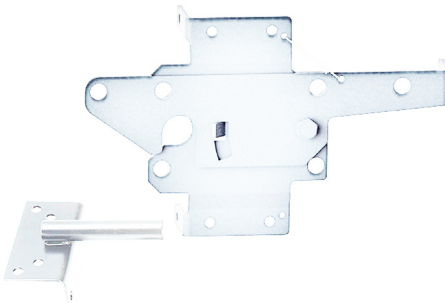

- Spring activated release lever
- Two-sided entry
- Screws with black finish
- Reversible (right or left handed)
- Bent handle design
- Pad-lockable on one side only

Used On

- Vinyl Gates
- Wood Gates with aluminum frame
- Used mainly when gate is by saltwater
- IF CUSTOMER NEEDS A KEY-LOCKABLE GATE LATCH REFER TO TRAVERSE GATE LATCHES ON PAGE 9

Use along with Nylon Gate Handle on Sheet 14

VINYL

SPECIAL ORDER ONLY

WHITE STANDARD STAINLESS STEEL GATE LATCH

60-NW38308NUA-SSW

SALE PRICE: **\$65.00 per latch**

White Standard Gate Latch with Bent Handle, Pad-Lockable, Stainless Steel

- Spring activated release lever
- Two-sided entry
- Screws with black finish
- Reversible (right or left handed)
- Bent handle design
- Pad-lockable on one side only

Used On

- Vinyl Gates
- Used mainly when gate is by saltwater
- IF CUSTOMER NEEDS A KEY-LOCKABLE GATE LATCH REFER TO TRAVERSE GATE LATCHES ON PAGE 9