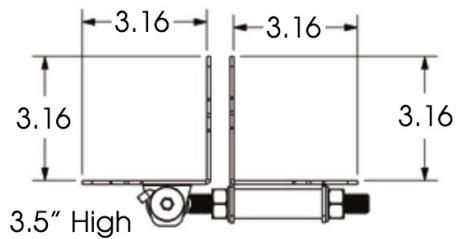

HINGES

VINYL

WHITE SELF-CLOSING HINGE - WIDE

60-NW171NASC-SSW SALE PRICE: **\$41.00 per hinge**

White Self-Closing, Stainless Steel, Horizontally Adjustable Hinge, Wide

Used On

- Vinyl Gates with 4" posts or larger when white preferred