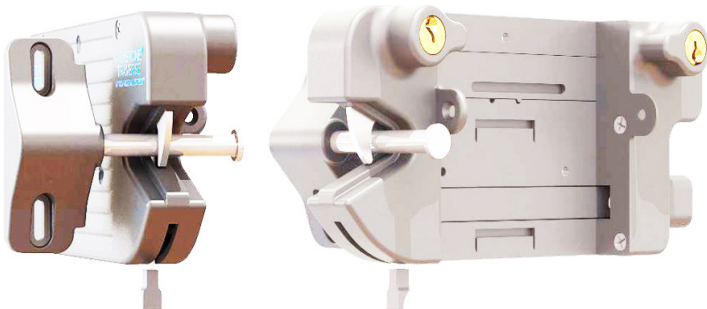

- Fits 2" Fence Posts
- Reversible for mounting/install
- No drilling holes through post
- Lock & unlocks from both sides
- Uses a 6-pin key cylinder
- Can use on Double Drive Gates

Used On

- Aluminum Gates with 2" posts

Used On

- Aluminum Gates with 2" posts when white preferred

VINYL

BLACK KEYSTONE TRAVERSE 500

60-NWKLTRV-500-SD-BK SALE PRICE: **\$82.00 per latch**

Black Key Lockable, Nylon Material

- Fits 5" Fence Posts
- Reversible for mounting/install
- No drilling holes through post
- Lock & unlocks from both sides
- Uses a 6-pin key cylinder
- Can use on Double Drive Gates

Used On

- Vinyl Gates with 5" posts

VINYL

SPECIAL ORDER ONLY

WHITE KEYSTONE TRAVERSE 500

60-NWKLTRV-500-SD-WH SALE PRICE: **\$92.00 per latch**

White Key Lockable, Nylon Material, White

- Fits 5" Fence Posts
- Reversible for mounting/install
- No drilling holes through post
- Lock & unlocks from both sides
- Uses a 6-pin key cylinder
- Can use on Double Drive Gates