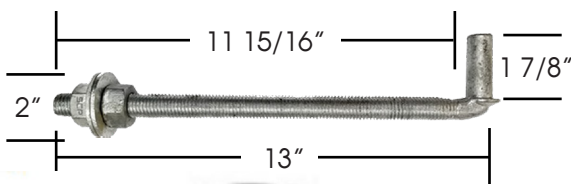

SALE PRICE: **\$108.00 per insert**

5" x 5" x 9', .090 wall thickness, 2 sided aluminum insert (H)

ALUMINUM

HEAVY-DUTY ESTATE GATE HINGE - 4 x 4

60-NW6218-ALEX

ALEX BASE 2"

60-NW6218-BUSHING

BUSHING ONLY

FOR THE KIT - 2 PIECES SALE PRICE: **\$80.00 for hinge kit**

Used On

- Aluminum Gates with 4x4 posts

WOOD - ALUMINUM

J-BOLT HINGE - 6 x 6 POSTS

60-J-BOLT3/4"x12HDGALV

J-Bolt Hinge with Washers and Nuts

60-NW6218-ALEX