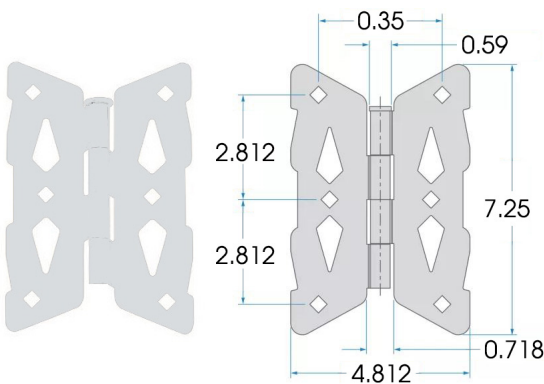

VINYL

SPECIAL ORDER ONLY

8" WHITE STAINLESS STEEL BUTTERFLY HINGE

60-NW38943-SSW SALE PRICE: **$31.00 per hinge**

8" White Contemporary Butterfly Hinge, Stainless Steel

- Price is per hinge

Used On

- Vinyl Gates when white preferred
- Used mainly when gate is by saltwater

60-NW38943-SSW		PVC	WOOD
HARDWARE KIT - Price of 1 hinge with fasteners		COUNT	COUNT
GL-B-31C275HCSS	5/16" X 2-3/4" HEX BOLT C/S (SS)	2	3
GL-W-31NWUSS	5/16" FLAT WASHER SS	4	6
GL-N-31CNFHS	18 X 5/16" HEX NUT SS	2	3
MAR-S-HJTEKCLIM1/4X1.5	14 X 1-1/2" HWH TEK W/ MAGNIGARD	2	3

price w/ fasteners - $36.00