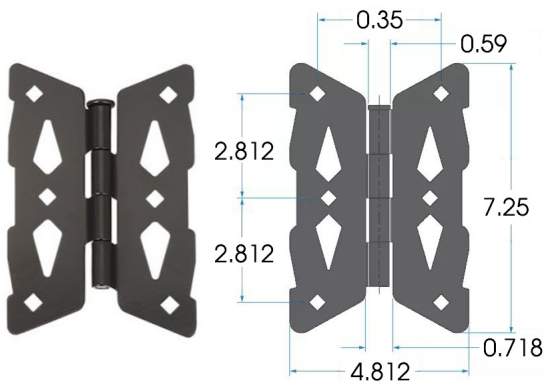

VINYL-WOOD

8" BLACK STAINLESS STEEL BUTTERFLY HINGE

60-NW38943-SSB SALE PRICE: **$26.00 per hinge**

8" Black Contemporary Butterfly Hinge, Stainless Steel

- Price is per hinge

Used On

- Vinyl Gates
- Wood Gates
- Used mainly when gate is by saltwater

60-NW38943-SSB		PVC	WOOD
HARDWARE KIT - Price of 1 hinge with fasteners		COUNT	COUNT
GL-B-31C275HCSS	5/16" X 2-3/4" HEX BOLT C/S (SS)	2	3
GL-W-31NWUSS	5/16" FLAT WASHER SS	4	6
GL-N-31CNFHS	18 X 5/16" HEX NUT SS	2	3
MAR-S-HJTEKCLIM1/4X1.5	14 X 1-1/2" HWH TEK W/ MAGNIGARD	2	3

price w/ fasteners - $31.00