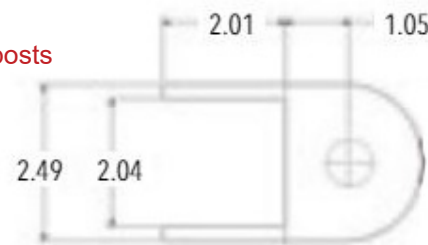

ALUMINUM

HEAVY-DUTY ESTATE GATE HINGE - 4 x 4

60-NW6218-ALEX

ALEX BASE 2"

60-NW6218-BUSHING

BUSHING ONLY

FOR THE KIT - 2 PIECES SALE PRICE: **$80.00 for hinge kit**

Used On

- Aluminum Gates with 4x4 posts