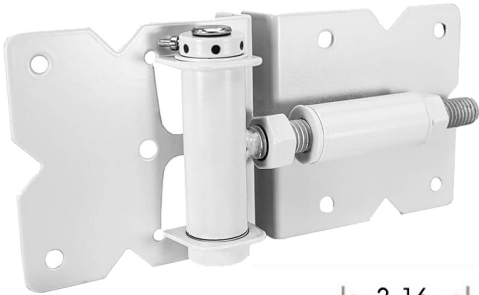

HINGES

VINYL

WHITE SELF-CLOSING HINGE - WIDE

60-NW171NASC-SSW SALE PRICE: **\$41.00 per hinge**

White Self-Closing, Stainless Steel, Horizontally Adjustable Hinge, Wide

Used On

- Vinyl Gates with 4" posts or larger when white preferred

ALUMINUM

BLACK HEAVY-DUTY ESTATE GATE HINGE

60-NW6242-B-BK SALE PRICE: **\$54.00 per hinge**

Black Heavy Duty Estate Gate Hinge Bolt-on

- Fits a 2" gate frame and a 4" or larger post
- Aluminum and stainless steel construction
- Great strength, and horizontal adjustability