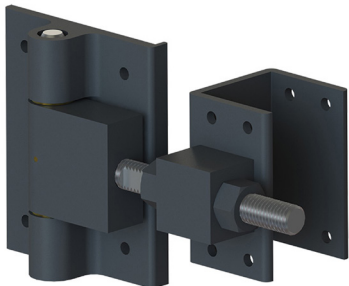

ALUMINUM

BLACK HEAVY-DUTY ESTATE GATE HINGE

60-NW6242-B-BK SALE PRICE: **$54.00 per hinge**

Black Heavy Duty Estate Gate Hinge Bolt-on

- Fits a 2" gate frame and a 4" or larger post
- Aluminum and stainless steel construction
- Great strength, and horizontal adjustability

Used On

- Used for Custom Gates