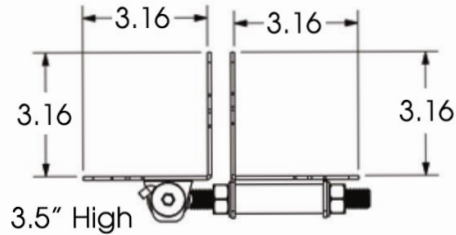

Use Stainless Steel when close to saltwater

VINYL-WOOD

BLACK SELF-CLOSING HINGE - WIDE

60-NW171SCP-SSBD SALE PRICE: **$36.00 per hinge**

Black Self-Closing, Stainless Steel, Horizontally Adjustable Hinge, Wide

Used On

- Vinyl Gates with 4" posts or larger
- Wood Gates with 4" posts or larger