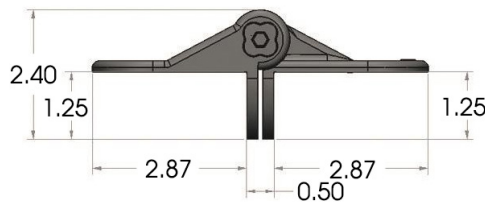

WHITE CORNERSTONE FIXED POSITION HINGE

60-NWCH300N-SD-WH SALE PRICE: **$32.00 per hinge**

White Cornerstone Wide Fixed Position Hinge, Self-Closing

- Produced with durable glass-filled nylon
- 1/4" Allen wrench included for tension adjustment
- Stainless steel screws included

Used On

- ONLY USED AS REPLACEMENT PART FOR PAST INSTALLATIONS
- FOR NEW INSTALLATIONS GO TO NW171SCP3 OR NW171SCP SELF-CLOSING HINGES

60-NWCH300N-SD-WH		PVC
HARDWARE KIT - Price of 1 hinge with fasteners		COUNT
GL-B-31C275HCSG	5/16" x 2-3/4" BOLT (GALV)	2
GL-W-31NWUSG	5/16" FLAT WASHER GALV	4
GL-N-31CNFHG	18 x 5/16" HEX NUT GALV	2

price w/ fasteners - $36.00