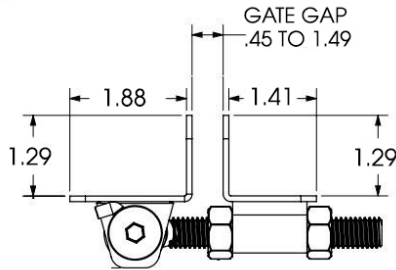

Black Self-Closing, Stainless Steel, Horizontally Adjustable Hinge, Narrow, Long Rod

Used On

- Aluminum Gates with 2" posts

ALUMINUM

WHITE SELF-CLOSING HINGE - NARROW

60-NW171SCP5-SSW

SALE PRICE: **\$38.00 per hinge**