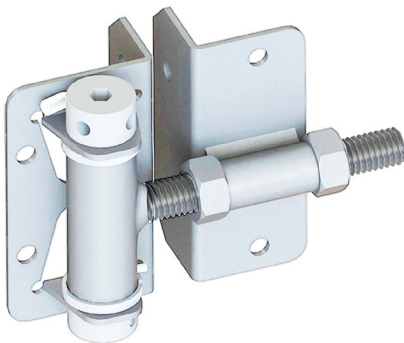

Black Self-Closing, Stainless Steel, Horizontally Adjustable Hinge, Narrow, Long Rod

Used On

- Aluminum Gates with 2" posts

ALUMINUM

WHITE SELF-CLOSING HINGE - NARROW

60-NW171SCP5-SSW

SALE PRICE: **\$38.00 per hinge**

White Self-Closing, Stainless Steel, Horizontally Adjustable Hinge, Narrow to Narrow, Long Rod

Used On

- Aluminum Gates with 2" posts

HINGES

 Not discountable

 Use Stainless Steel when close to saltwater

VINYL-WOOD