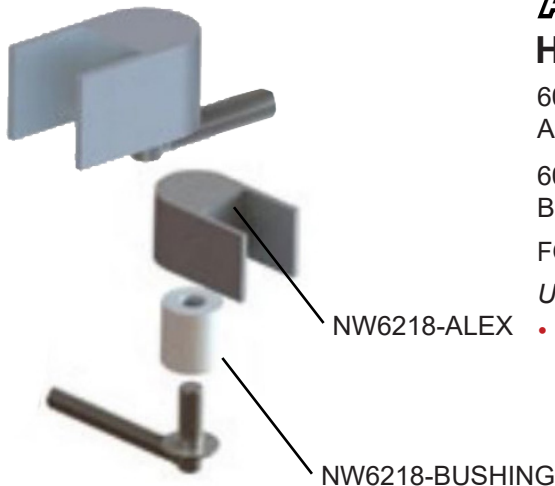

ADDITIONAL HARDWARE

Not discountable

 Use Stainless Steel when close to saltwater

VINYL

ALUMINUM INSERT (C)

60-500500028800

SALE PRICE: **\$122.00 per insert**

5" x 5" x 8', .090 wall thickness, 3 sided aluminum insert (C)

Used On

- Gates installed on corner

VINYL

ALUMINUM INSERT (H)

TC-LI87589

SALE PRICE: **\$96.00 per insert**

5" x 5" x 8', .090 wall thickness, 2 sided aluminum insert (H)

TC-LI87591

SALE PRICE: **\$108.00 per insert**

5" x 5" x 9', .090 wall thickness, 2 sided aluminum insert (H)

ALUMINUM

HEAVY-DUTY ESTATE GATE HINGE - 4 x 4

60-NW6218-ALEX

ALEX BASE 2"

60-NW6218-BUSHING

BUSHING ONLY

FOR THE KIT - 2 PIECES SALE PRICE: **\$80.00 for hinge kit**

Used On

- Aluminum Gates with 4x4 posts

WOOD - ALUMINUM

J-BOLT HINGE - 6 x 6 POSTS

60-J-BOLT3/4"x12HDGALV

J-Bolt Hinge with Washers and Nuts

60-NW6218-ALEX