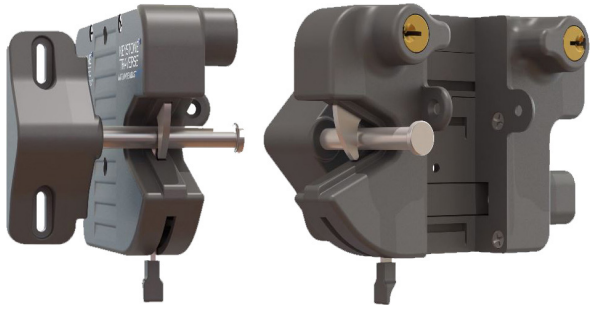

- Spring activated release lever
- Two-sided entry
- Screws with black finish
- Reversible (right or left handed)
- Bent handle design
- Pad-lockable on one side only

Used On

- Vinyl Gates
- Used mainly when gate is by saltwater
- IF CUSTOMER NEEDS A KEY-LOCKABLE GATE LATCH REFER TO TRAVERSE GATE LATCHES ON PAGE 9

Use along with Nylon Gate Handle on Sheet 14

 Not discountable

 Use Stainless Steel when close to saltwater

ALUMINUM

BLACK KEYSTONE TRAVERSE 200

60-NWKLTRV-200-SD-BK SALE PRICE: **\$77.00 per latch**

Black Key Lockable, Nylon Material

- Fits 2" Fence Posts
- Reversible for mounting/install
- No drilling holes through post
- Lock & unlocks from both sides
- Uses a 6-pin key cylinder
- Can use on Double Drive Gates

Used On

- Aluminum Gates with 2" posts