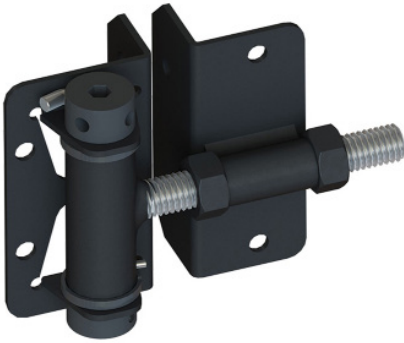

- 2 metal self-closing hinges per set

Used On

- Aluminum Gates

includes shim for wall-mount applications

ALUMINUM

BLACK SELF-CLOSING HINGE - NARROW

60-NW171SCP5-SSB

SALE PRICE: **\$33.00 per hinge**

Black Self-Closing, Stainless Steel, Horizontally Adjustable Hinge, Narrow, Long Rod

Used On

- Aluminum Gates with 2" posts

ALUMINUM

WHITE SELF-CLOSING HINGE - NARROW

60-NW171SCP5-SSW

SALE PRICE: **\$38.00 per hinge**

White Self-Closing, Stainless Steel, Horizontally Adjustable Hinge, Narrow to Narrow, Long Rod

Used On

- Aluminum Gates with 2" posts

HINGES

 Not discountable

 Use Stainless Steel when close to saltwater

VINYL-WOOD