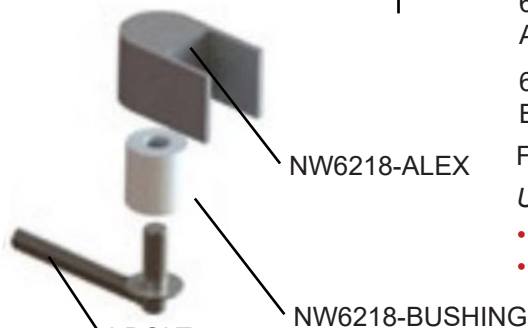

FOR THE KIT - 2 PIECES SALE PRICE: **\$80.00 for hinge kit**

Used On

- Aluminum Gates with 4x4 posts

WOOD - ALUMINUM

J-BOLT HINGE - 6 x 6 POSTS

60-J-BOLT3/4"x12HDGALV

J-Bolt Hinge with Washers and Nuts

60-NW6218-ALEX

ALEX BASE 2"

60-NW6218-BUSHING

BUSHING ONLY

FOR THE KIT SALE PRICE: **\$105.00 for hinge kit**

Used On

- Wood and Aluminum Gates with 6x6 posts
- For Gates over 7' wide

 Not discountable

Use Stainless Steel when close to saltwater

VINYL

PIVOT HINGE KIT

STOCK CODE NO? SALE PRICE: **\$315.00 for gate kit**

Gate kits consists of:

- Upper Hinge
- Lower Hinge (Pivot Hinge)
- Fasteners

Used On

- Gates required to open uphill
- **NOTE: YOU LOSE APPROX 10-12" FROM TOTAL OPENING FOR THE GATE KICKOUT AT BOTTOM; SO IF A CUSTOMER WANTS A 8' DOUBLE DRIVE GATE YOU NEED TO QUOTE A 10' DOUBLE DRIVE GATE**