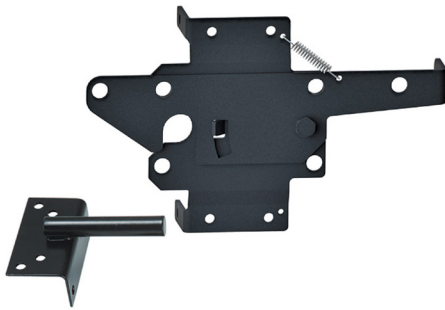

Used On

- Vinyl Gates
- Wood Gates with aluminum frame
- IF CUSTOMER NEEDS A KEY-LOCKABLE GATE LATCH REFER TO TRAVERSE GATE LATCHES ON PAGE 9

Handle included in set

60-NW38310Q

PVC WOOD

HARDWARE KIT - Price of 1 latch with fasteners		COUNT	COUNT
GL-B-31C275HCSG	5/16" x 2-3/4" BOLT (GALV)	2	3
GL-W-31NWUSG	5/16" FLAT WASHER GALV	4	6
GL-N-31CNFHG	18 x 5/16" HEX NUT GALV	2	3

price w/ fasteners - **\$23.00**

LATCHES

VINYL-WOOD

BLACK STANDARD STAINLESS STEEL GATE LATCH

60-NW38308NUA-SSB

SALE PRICE: **\$55.00 per latch**

Black Standard Gate Latch with Bent Handle, Pad-Lockable, Stainless Steel

- Spring activated release lever
- Two-sided entry
- Screws with black finish
- Reversible (right or left handed)
- Bent handle design
- Pad-lockable on one side only

Used On

- Vinyl Gates
- Wood Gates with aluminum frame
- Used mainly when gate is by saltwater
- IF CUSTOMER NEEDS A KEY-LOCKABLE GATE LATCH REFER TO TRAVERSE GATE LATCHES ON PAGE 9

- Spring activated release lever
- Two-sided entry
- Screws with black finish
- Reversible (right or left handed)
- Bent handle design
- Pad-lockable on one side only

Used On

- Vinyl Gates
- Used mainly when gate is by saltwater
- IF CUSTOMER NEEDS A KEY-LOCKABLE GATE LATCH REFER TO TRAVERSE GATE LATCHES ON PAGE 9