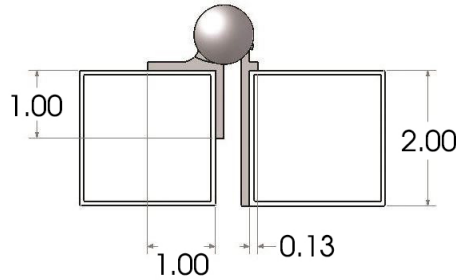

Use Stainless Steel when close to saltwater

ALUMINUM

5" BLACK SELF-CLOSING ALUMINUM HINGE

60-NW093J-2S-26

SALE PRICE: **$37.00 per set of 2 hinges**

5" Black Self-Closing Aluminum Hinge

- 2 metal self-closing hinges per set

Used On

- Aluminum Gates

includes shim for wall-mount applications

ALUMINUM

BLACK SELF-CLOSING HINGE - NARROW

60-NW171SCP5-SSB

SALE PRICE: **$33.00 per hinge**

Black Self-Closing, Stainless Steel, Horizontally Adjustable Hinge, Narrow, Long Rod

Used On

- Aluminum Gates with 2" posts