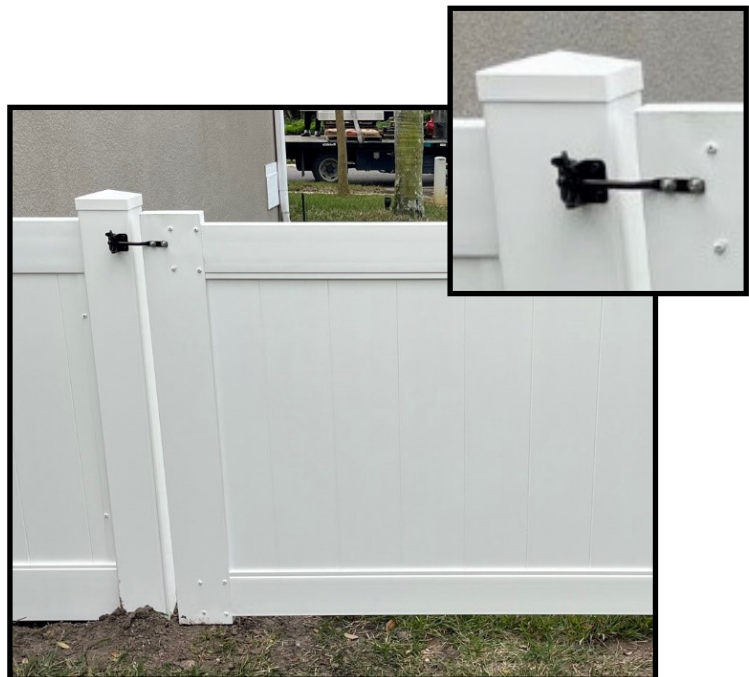

Black Steel Contemporary Gate Latch
60-NW38310Q (Page 8)
Not discountable

ON THE JOB

Black Stainless Steel Drop Rod
60-NW38305N-36SSB (Page 12)

20" Black AquaLatch
60-NWAQUA20-BK-KA (Page 11)

Black Heavy Duty Estate Gate Hinge
60-NW6242-B-BK (Page 4)