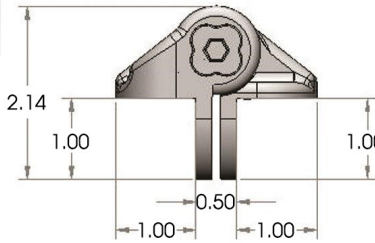

Used On

- Used for Custom Gates

Use Stainless Steel when close to saltwater

ALUMINUM - WOOD

PHASED OUT

BLACK CORNERSTONE NON-ADJUSTABLE HINGE

60-NWCH100N-SD-BK SALE PRICE: **\$26.00 per hinge**

Black, Cornerstone Narrow Fixed Position Hinge

- Post and Gate flanges: 1"(W) x 1"(D)
- Produced with durable glass-filled nylon
- 1/4" Allen wrench included for tension adjustment

Used On

- ONLY USED AS REPLACEMENT PART FOR PAST INSTALLATIONS
- FOR NEW INSTALLATIONS GO TO NW171SCP5 (PAGE 3)