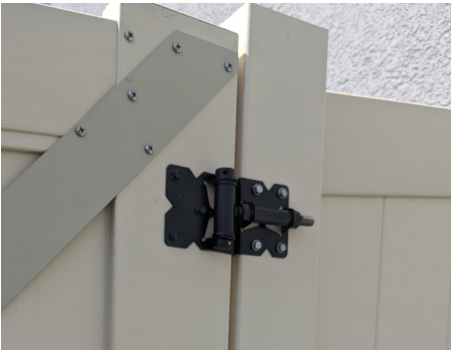

VINYL

PIVOT HINGE KIT

STOCK CODE NO? SALE PRICE: **\$315.00 for gate kit**

Gate kits consists of:

- Upper Hinge
- Lower Hinge (Pivot Hinge)
- Fasteners

Used On

- Gates required to open uphill
- **NOTE: YOU LOSE APPROX 10-12" FROM TOTAL OPENING FOR THE GATE KICKOUT AT BOTTOM; SO IF A CUSTOMER WANTS A 8' DOUBLE DRIVE GATE YOU NEED TO QUOTE A 10' DOUBLE DRIVE GATE**